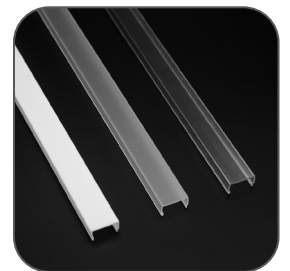

Color  

Unit: mm

Features:

1. Model: HL-BAPL035
2. Material: AL6063+PC/PMMA
3. Surface: Anodized/Painting
4. Lighting source width: 16mm
5. Length: 4m/max
6. Installation: For offices / conference rooms / supermarkets / home lighting application.

Accessory:

End Cap

Aluminum Profile

Mounting Clip (PC)

Cover

Installation: