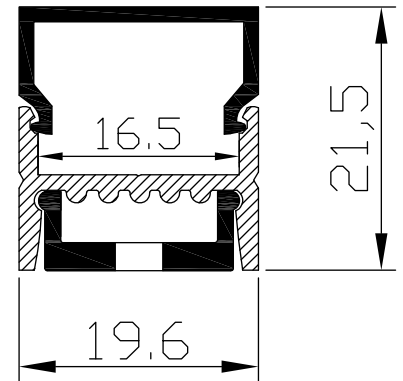

Color  

Unit: mm

Features:

1. Model: HL-BAPL035
2. Material: AL6063+PC/PMMA
3. Surface: Anodized/Painting
4. Lighting source width: 16mm
5. Length: 4m/max
6. Installation: For offices / conference rooms / supermarkets / home lighting application.

Accessory:

End Cap

Aluminum Profile

Mounting Clip (PC)

Cover

Installation: